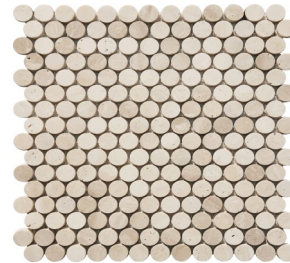

Uptown Mosaic

Bone

Beige

Latte

Charcoal

Penny Round Honed (305x305x8)

Bianco

Norce

Grey Lady

Grey Brown

Petra Grey

Herringbone (305x305x8)