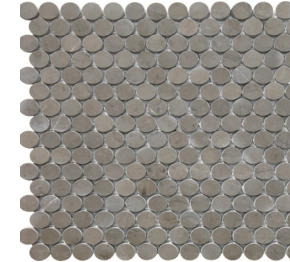

Uptown Mosaic

Bone

Beige

Latte

Charcoal

Penny Round Honed (305x305x8)

Bianco

Norce

Grey Lady

Grey Brown

Petra Grey

Herringbone (305x305x8)