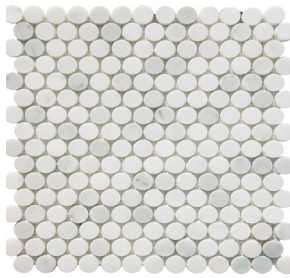

Uptown Mosaic

Bone

Beige

Latte

Charcoal

Penny Round Honed (305x305x8)

Bianco

Norce

Grey Lady

Grey Brown

Petra Grey

Herringbone (305x305x8)