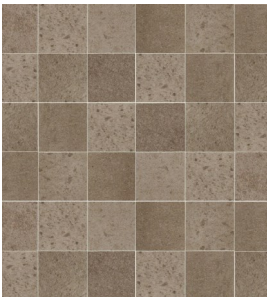

Uptown Mosaic

Bone

Beige

Latte

Charcoal

Penny Round Honed (305x305x8)

Bianco

Norce

Grey Lady

Grey Brown

Petra Grey

Herringbone (305x305x8)