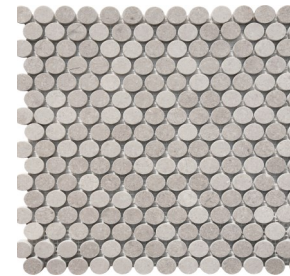

Uptown Mosaic

Bone

Beige

Latte

Charcoal

Penny Round Honed (305x305x8)

Bianco

Norce

Grey Lady

Grey Brown

Petra Grey

Herringbone (305x305x8)