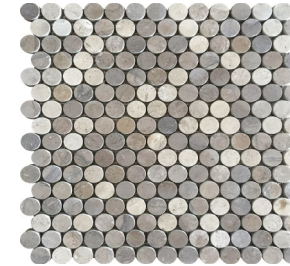

Uptown Mosaic

Bone

Beige

Latte

Charcoal

Penny Round Honed (305x305x8)

Bianco

Norce

Grey Lady

Grey Brown

Petra Grey

Herringbone (305x305x8)